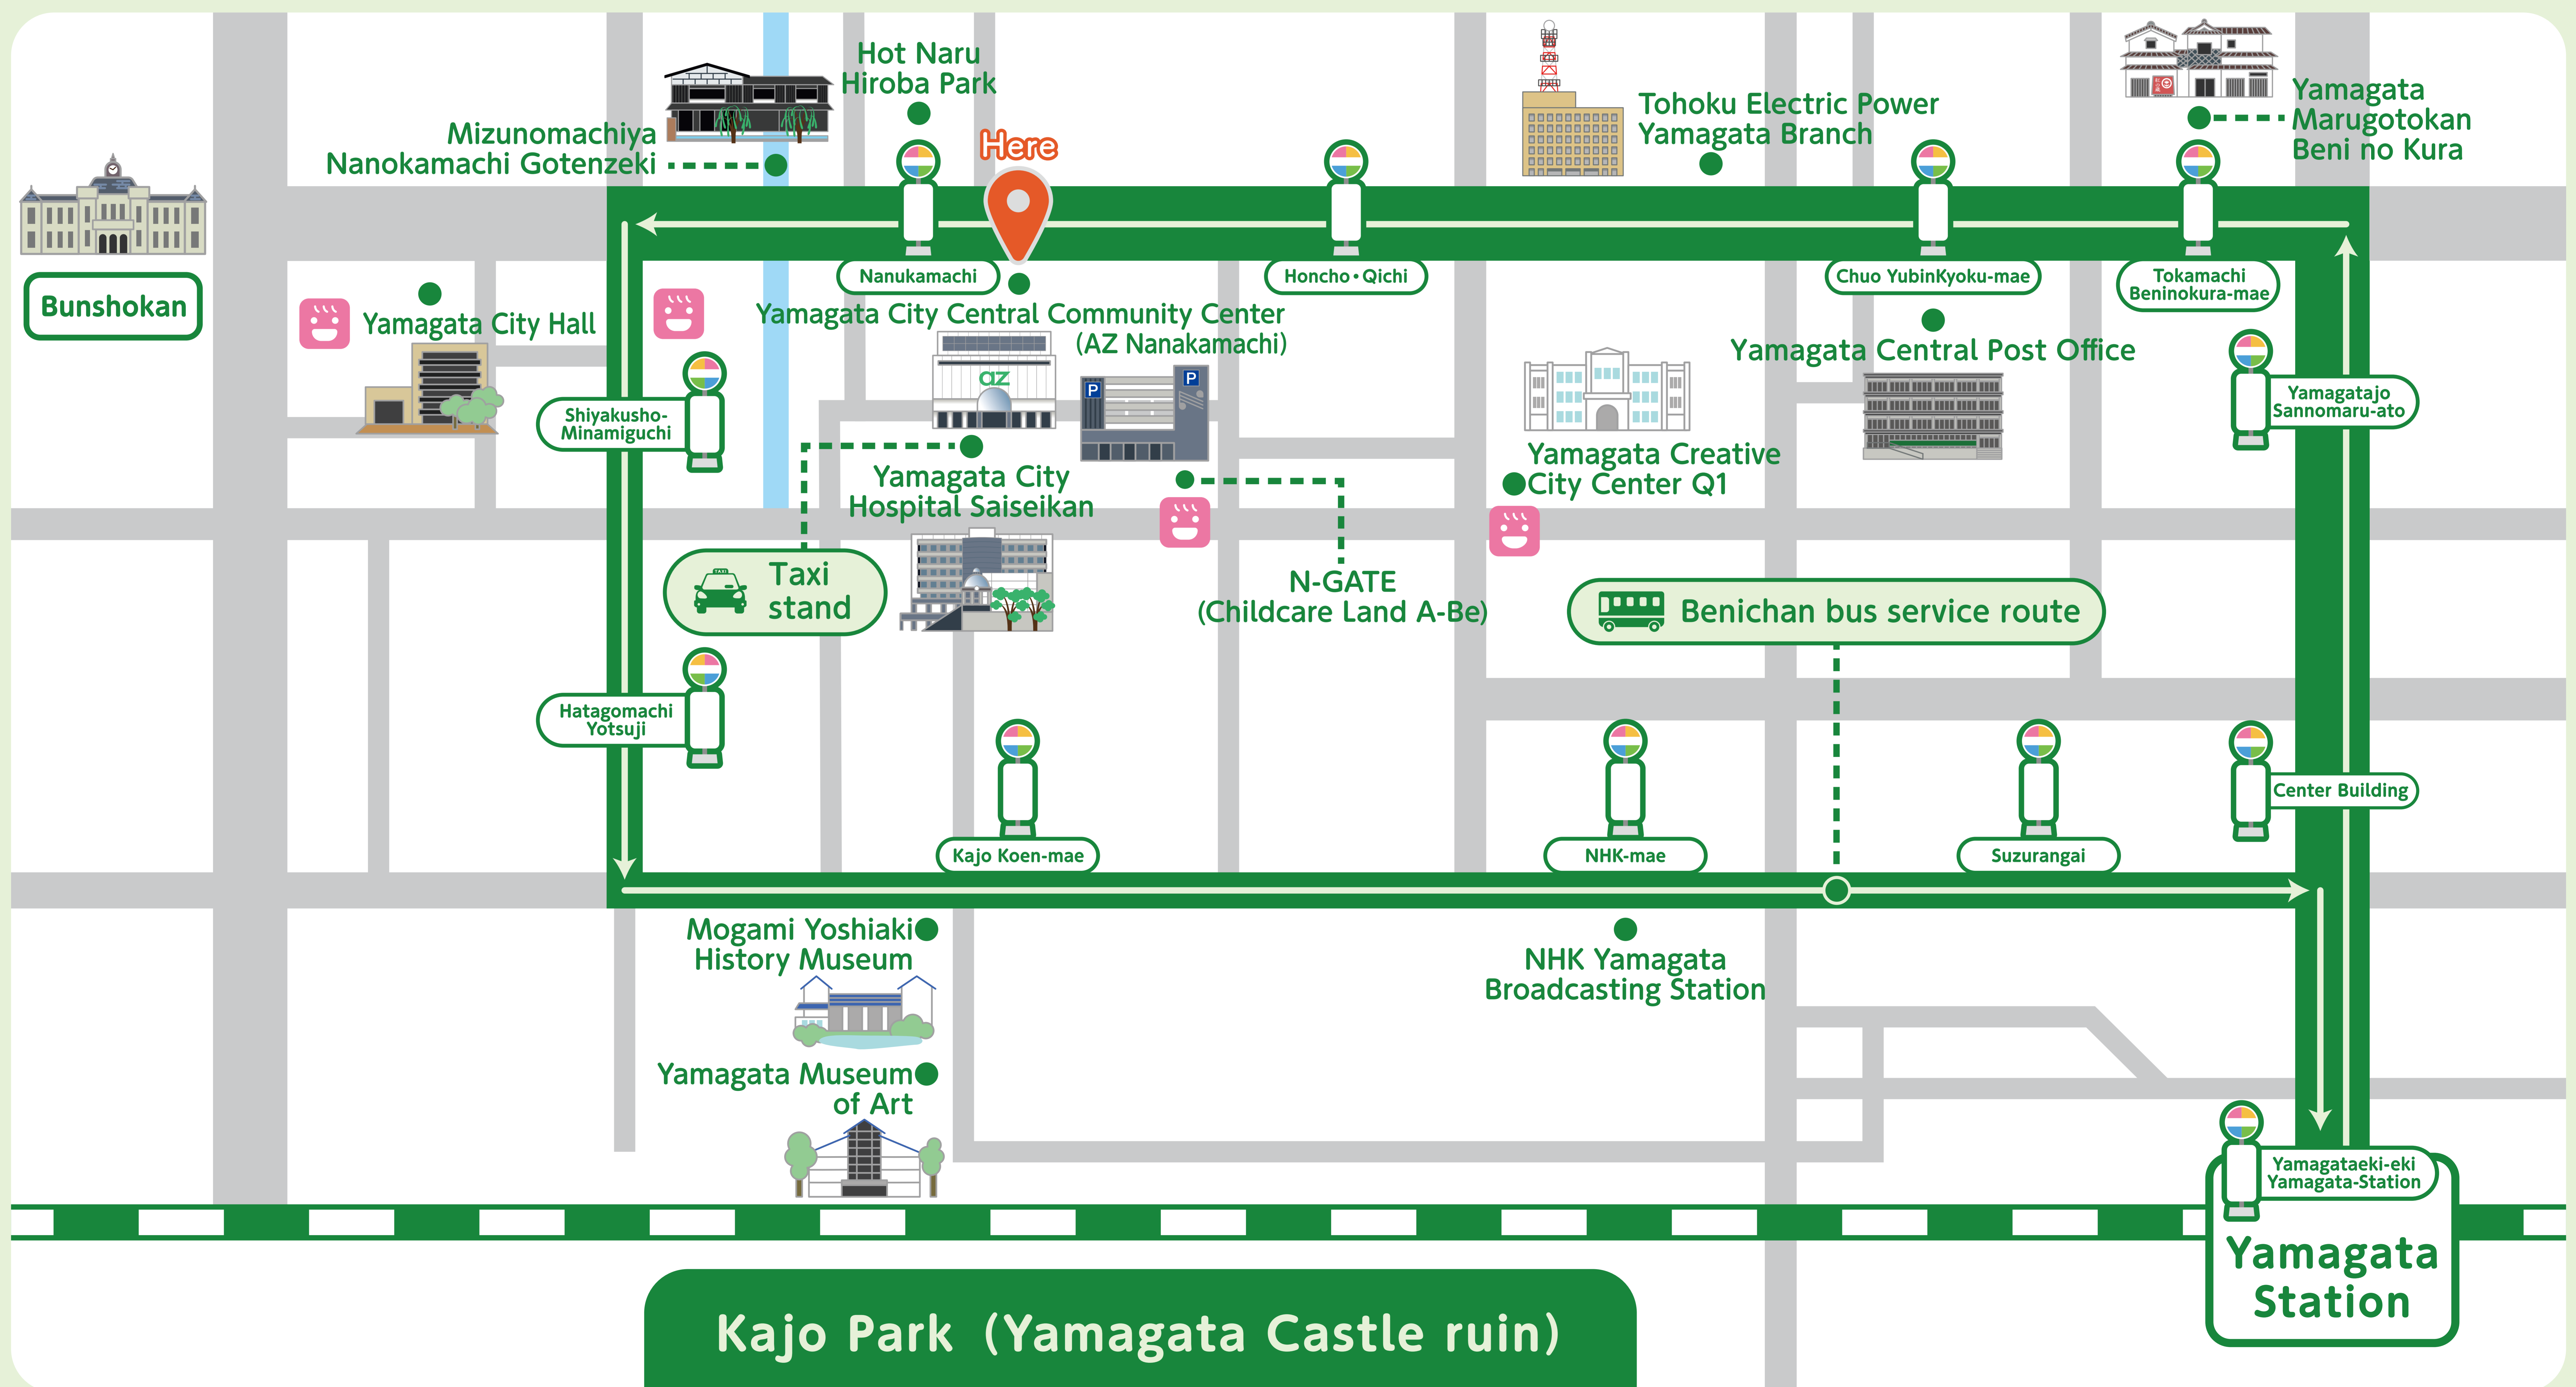

# Yamagata Central City MAP

Childcare support information

Nanoka-cho childcare support area, restrooms, and other facilities.

Benichan bus center bus stop

100 yen circulation bus that operates mainly around Yamagata Station

Kajo Park (Yamagata Castle ruin)